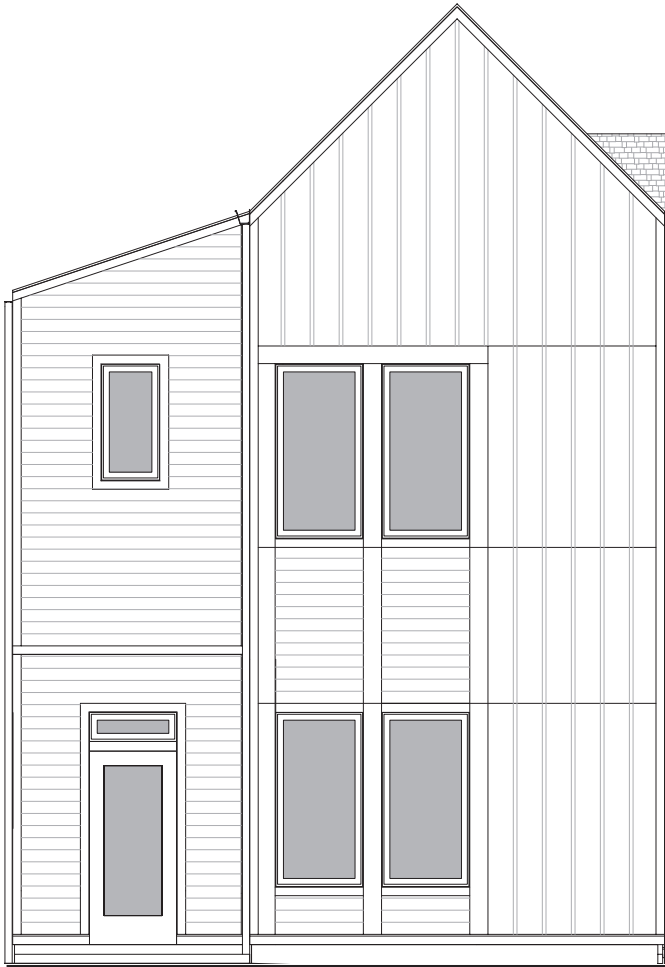

ELTHAM

bedrooms	bathrooms	interior sq ft	exterior sq ft	parking	1514 • 1516 • 1520* 1523† • 1525† • 1526 • 1527† 1528 • 1530 • 1531* • 1533* 1534* • 1537 • 1539 • 1541
3	2.5	1,519	165	SURFACE	UNITS †mirrored / *end unit

Exterior color varies by unit and may not be the same as the units illustrated above.

the YARRA

located off Due West Avenue +
South Graycroft Avenue in Madison

615.346.5553

theYarraNashville.com

ENABLED BY

DESIGNED BY

David Baird, Architect | Building Ideas*

MARKETED BY

615.383.6964

ELTHAM

LEVEL 1

LEVEL 2

PLEASE NOTE: Side windows on all levels are only included on end units.