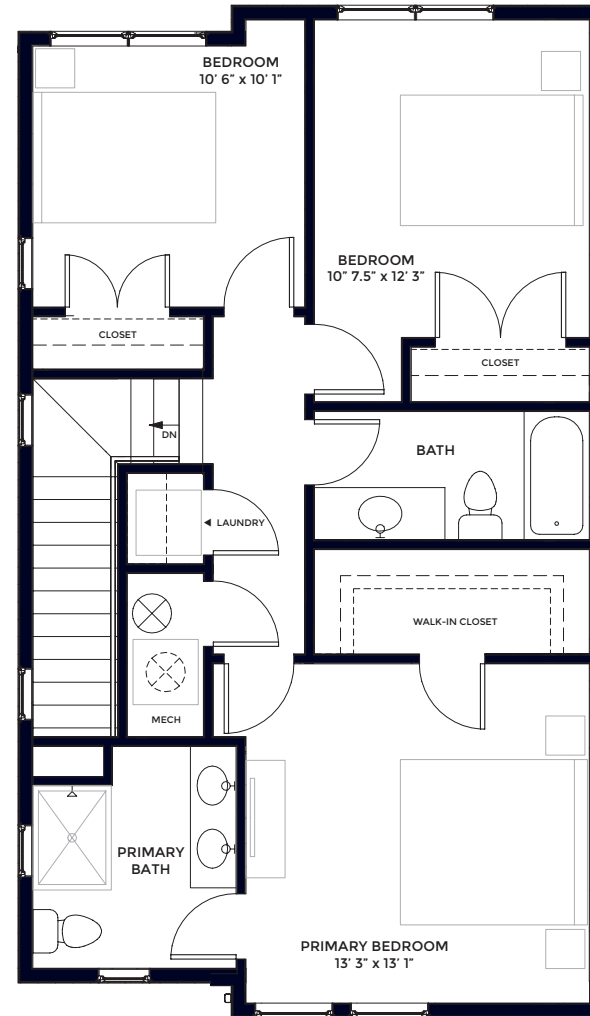

ELTHAM

bedrooms	bathrooms	interior sq ft	exterior sq ft	parking	1514 • 1516 • 1520* 1523† • 1525† • 1526 • 1527† 1528 • 1530 • 1531* • 1533* 1534* • 1537 • 1539 • 1541
3	2.5	1,519	165	SURFACE	UNITS †mirrored / *end unit

DESIGNED BY

David Baird, Architect | Building Ideas*

MARKETED BY

615.383.6964

ELTHAM

LEVEL 1

LEVEL 2

PLEASE NOTE: Side windows on all levels are only included on end units.