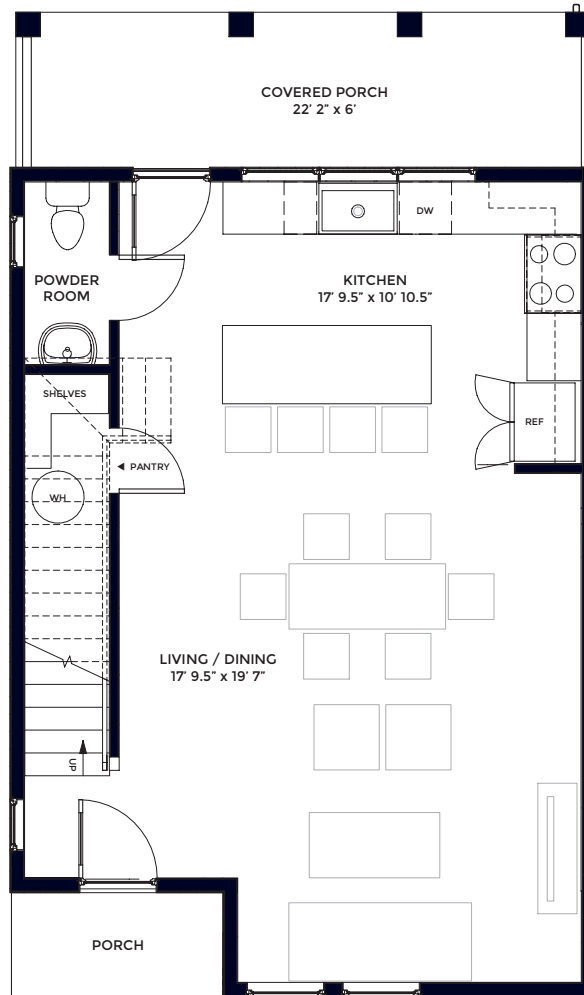

ELTHAM

bedrooms	bathrooms	interior sq ft	exterior sq ft	parking	1514 • 1516 • 1520* 1523† • 1525† • 1526 • 1527† 1528 • 1530 • 1531* • 1533* 1534* • 1537 • 1539 • 1541
3	2.5	1,519	165	SURFACE	UNITS †mirrored / *end unit

DESIGNED BY

David Baird, Architect | Building Ideas*

MARKETED BY

615.383.6964

ELTHAM

LEVEL 1

LEVEL 2

PLEASE NOTE: Side windows on all levels are only included on end units.